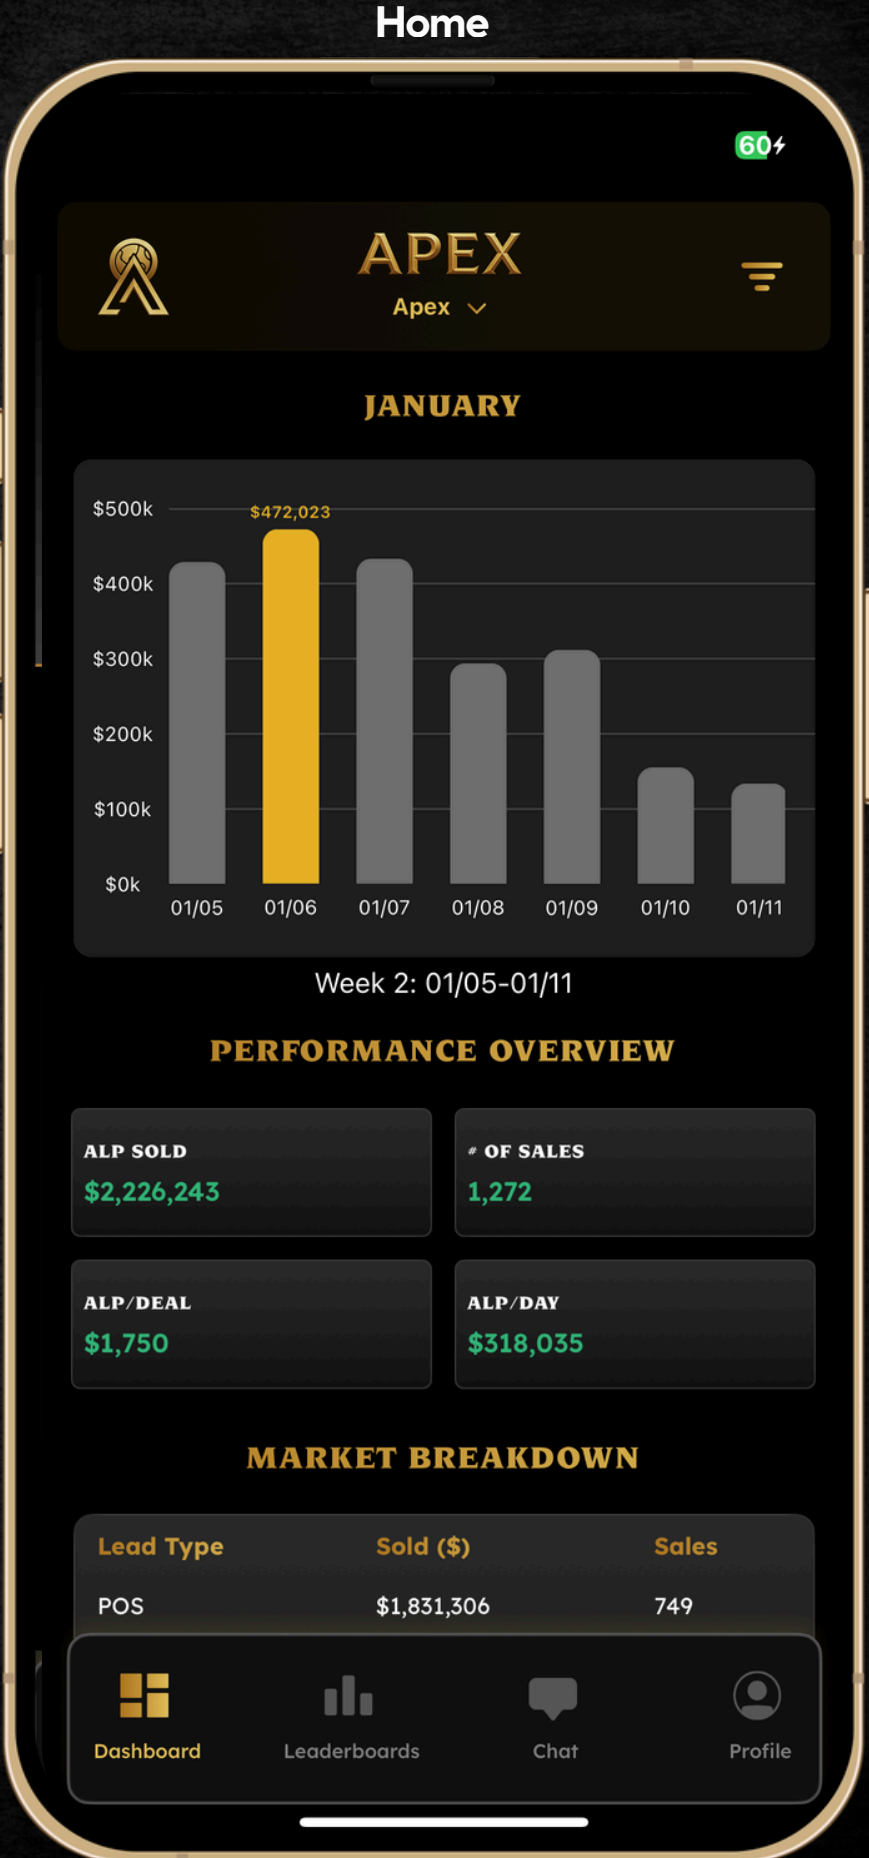

Account Approved Email:

Menu:

● Pop out

Click on the top left hand logo to show a pop out menu with alternate screen links

Dashboard:

Leaderboards:

Ranks

88%

APEX
Synrgy

**JANUARY LEADERBOARD
SYNRGY (ALP)**

 2 SAMI A \$148,708 ALP	 1 JAMEE L \$211,178 ALP	 3 SHANE C \$124,377 ALP
4 BRANDON S \$124,125 ALP		
5 ADAM H \$95,442 ALP		
6 GABY G \$73,213 ALP		
7 TUCKER P \$68,090 ALP		
8 RANDY O \$62,938 ALP		
9 MELISSA G \$59,065 ALP		
10 CARLOS F \$55,212 ALP		

Dashboard Leaderboards Chat Profile

Filters

88%

Filters

TEAMS

SYNRGY APEX

TIMEFRAME

2026 February Week Today